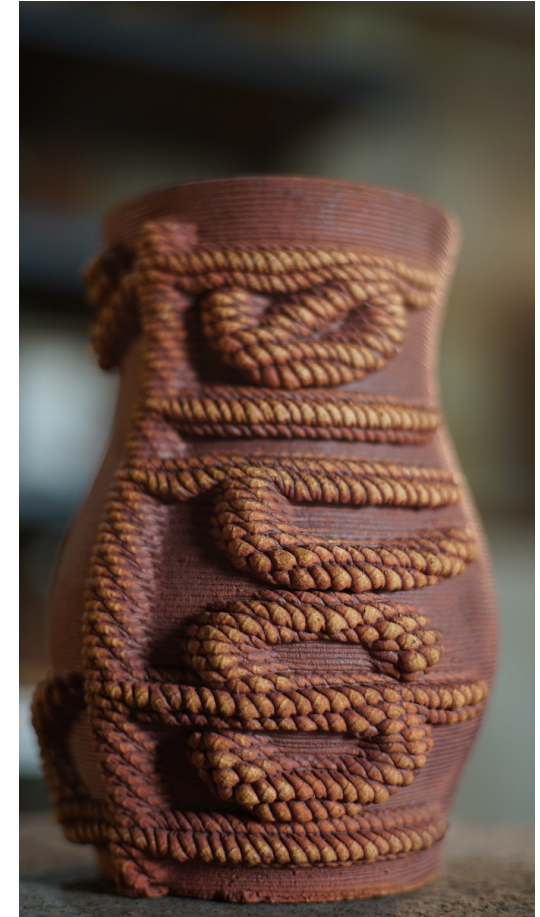

# RESEARCH

Louise Imschoot

PLATES

CERAMICS - Jennifer Mccurdy

DIGITAL FABRICATION - The Bottery

MASS CUSTOMIZATION - Koen Van Mechelen

CRAFT / DIGITAL CRAFT

Qi Guo- created with a computer controlled pen-plotter